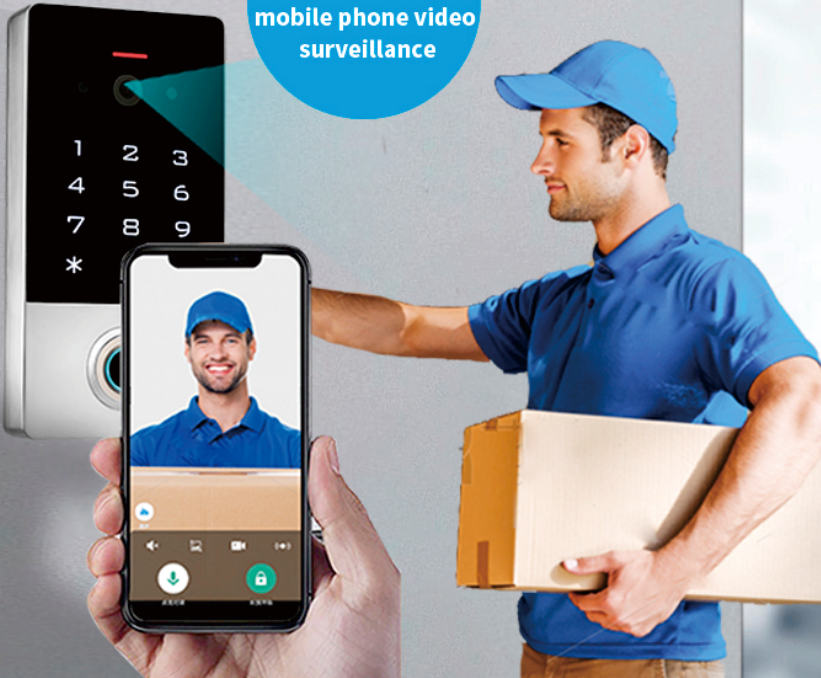

Video Intercom Access Control

VF1

- Remote unlock & manage users by mobile phone App
- Visitor can be viewed through mobile phone video surveillance
- Set temporary code
- Access ways: fingerprint, card, code, mobile App
- Capacity: 1000 cards/codes & 200 fingerprints
- With data backup function
- WG2658 input/output
- Can Set admin add/delete card

Specifications

Card type	EM/MF/NFC
Operating current	<=100mA
Operating humidity	0%- 50%
Short -circuit protect	<=100us
Idle current	<=65mA
Working voltage	DC12V-24V
Operating temperature	-25~55°C
Lock output load	<=1A
Reading range	3-8cm

Dimensions

Visitor can be viewed through mobile phone video surveillance

Video Intercom Access Control

- Remote unlock & manage users by mobile phone App
- Access ways: fingerprint, card, code, mobile app 
- Capacity: 1000 cards/codes & 200 fingerprints
- With data backup function
- WG26-58 input/output
- Set temporary code
- Can Set admin add/delete card
- Operating Humidity:0%—95%
- Operating Temperature:-40~60°C
- Waterproof:IP68